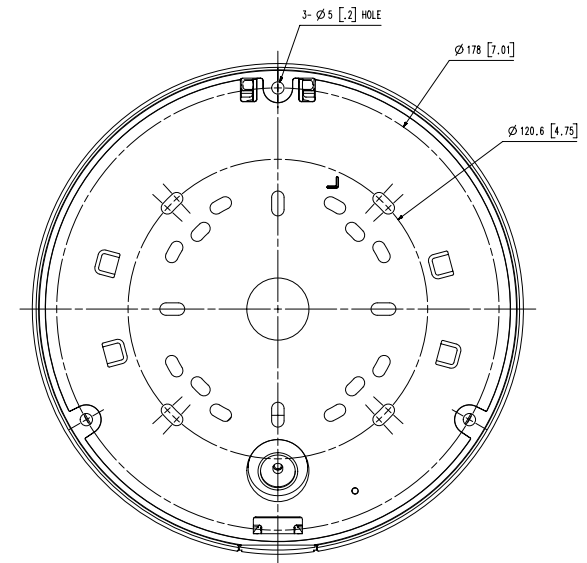

UNIT : mm [inch]