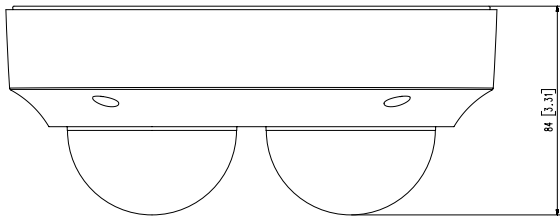

UNIT : mm [inch]