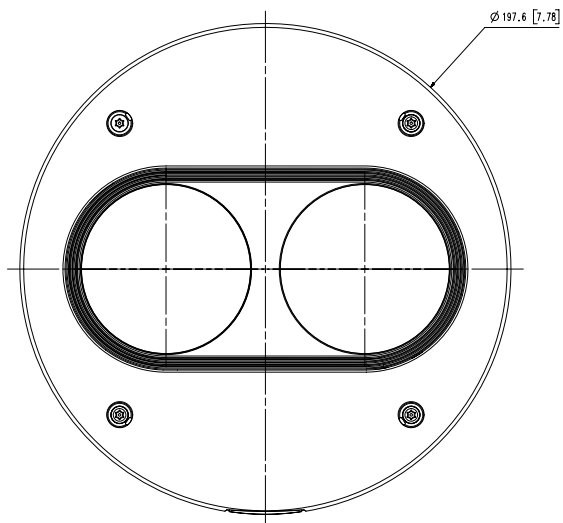

UNIT : mm [inch]